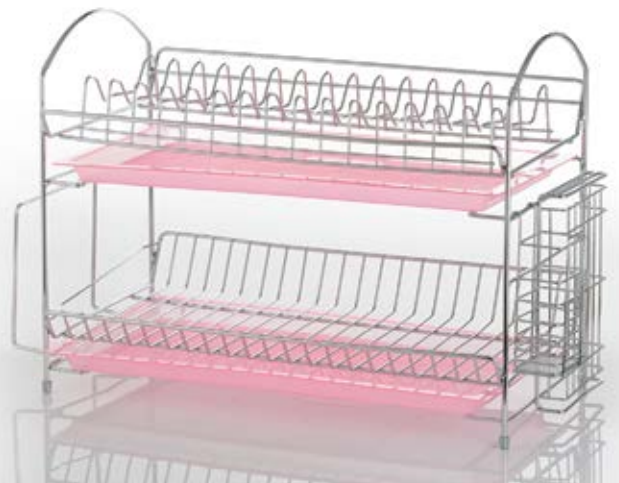

- No TP-R01-DR- 0117
- i Single Tier Dish Rack
- 6set M3 0.1101
- 9557965501178

- No TP-R01-DR- 0336
- i 16" 2Tier Dish Rack W/Holder
- 3set M3 0.1630
- 9557965500645

- No TP-R01-DR-0337
- i 25.5" 2Tier Dish Rack W/Holder
- 4set M3 0.2403
- 9557965500652