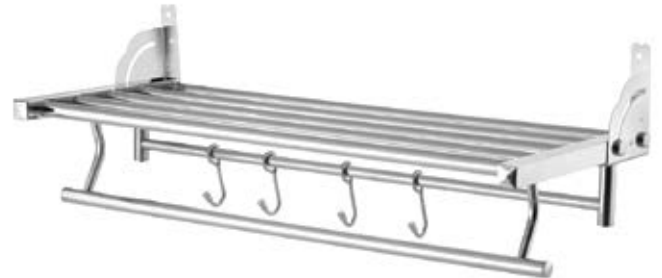

- **No** TP-R01-BR- 8604
- **i** Double 2 Tier Towel Rack
- **Q** 16pcs. **M3** 0.4145
- **U** 9557965900155

- **No** TP-R01-BR- 8605
- **i** Single Foldable Towel Rack
- **Q** 16pcs. **M3** 0.1110
- **U** 9557965900162